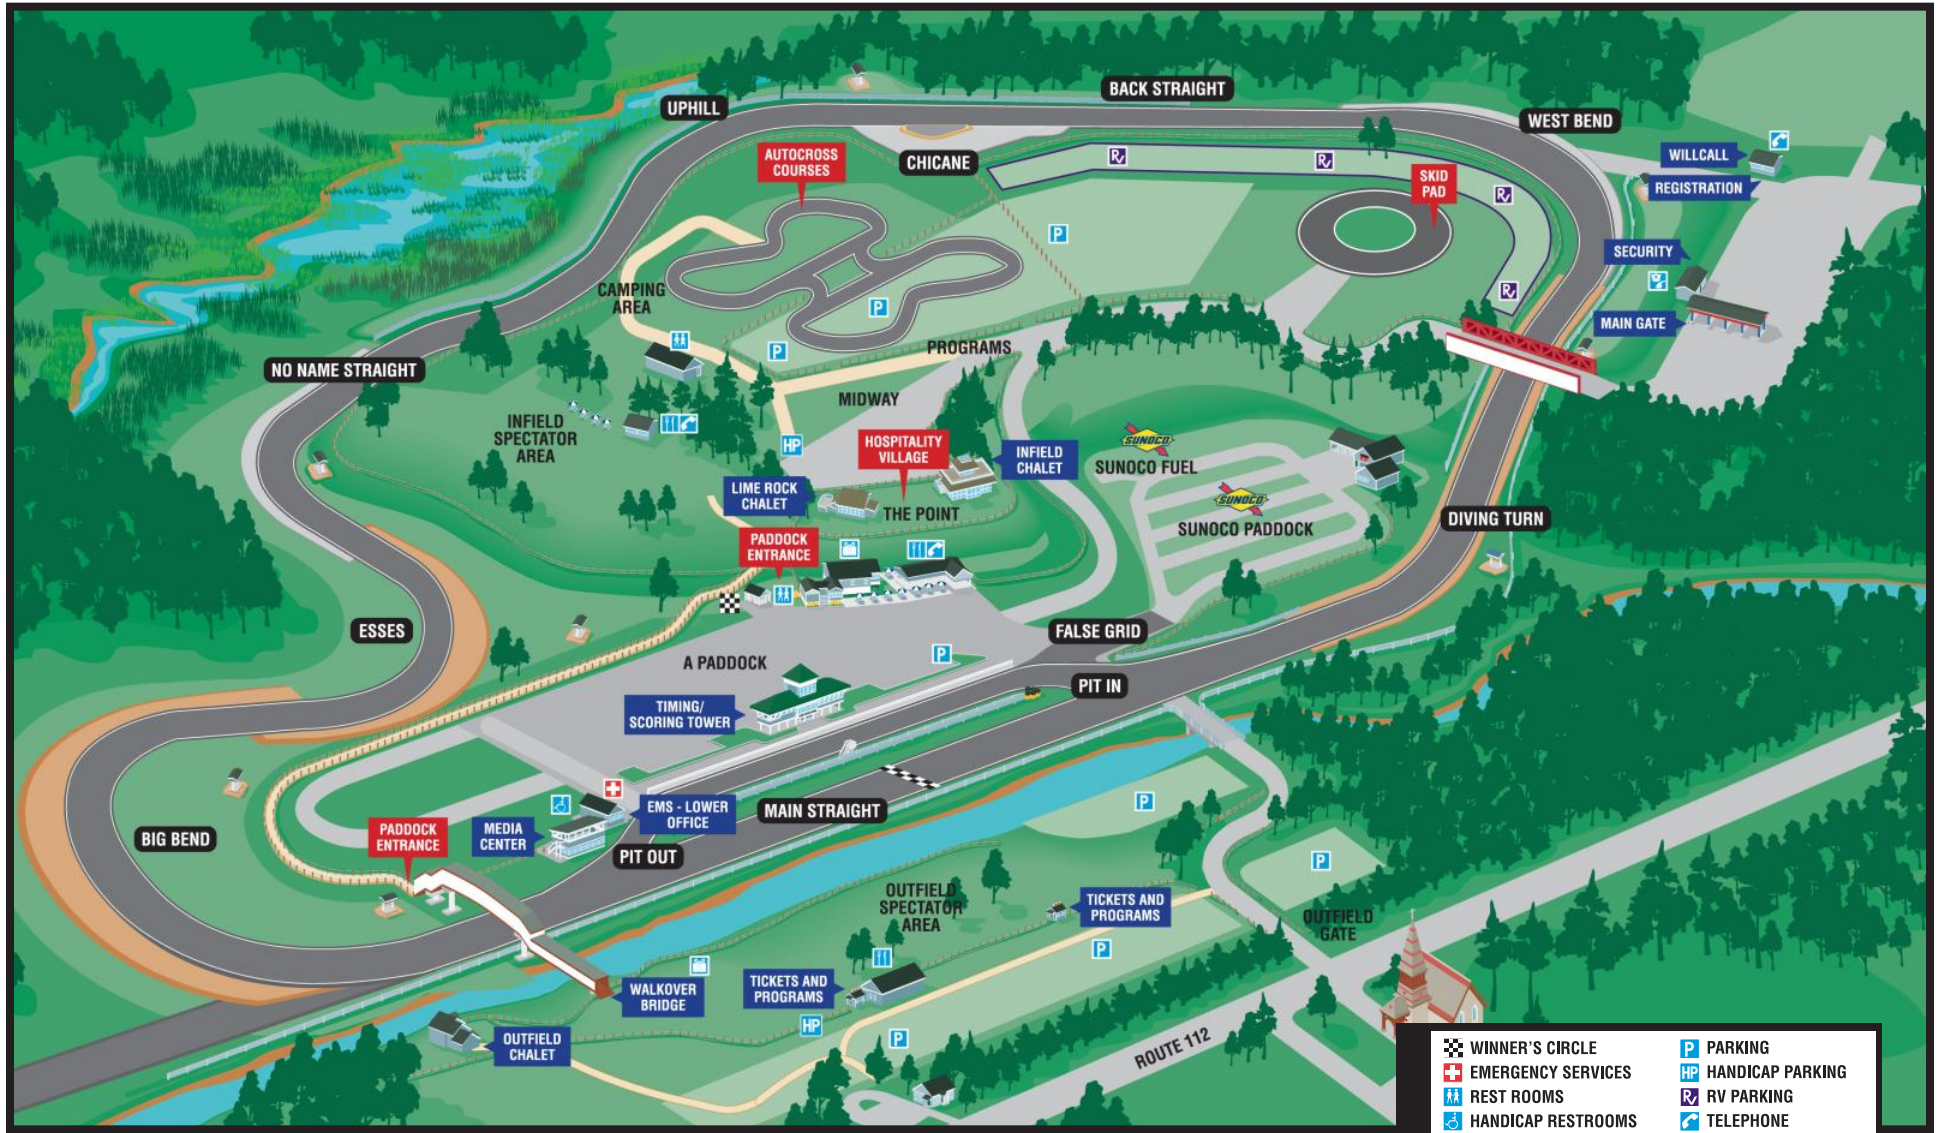

LIME ROCK PARK

MAP KEY

	WINNER'S CIRCLE		PARKING
	EMERGENCY SERVICES		HANDICAP PARKING
	REST ROOMS		RV PARKING
	HANDICAP RESTROOMS		TELEPHONE
	SNACKS/DRINKS		SECURITY/ LOST & FOUND
	FUEL		
	DRIVING IMPRESSIONS SOUVENIRS		