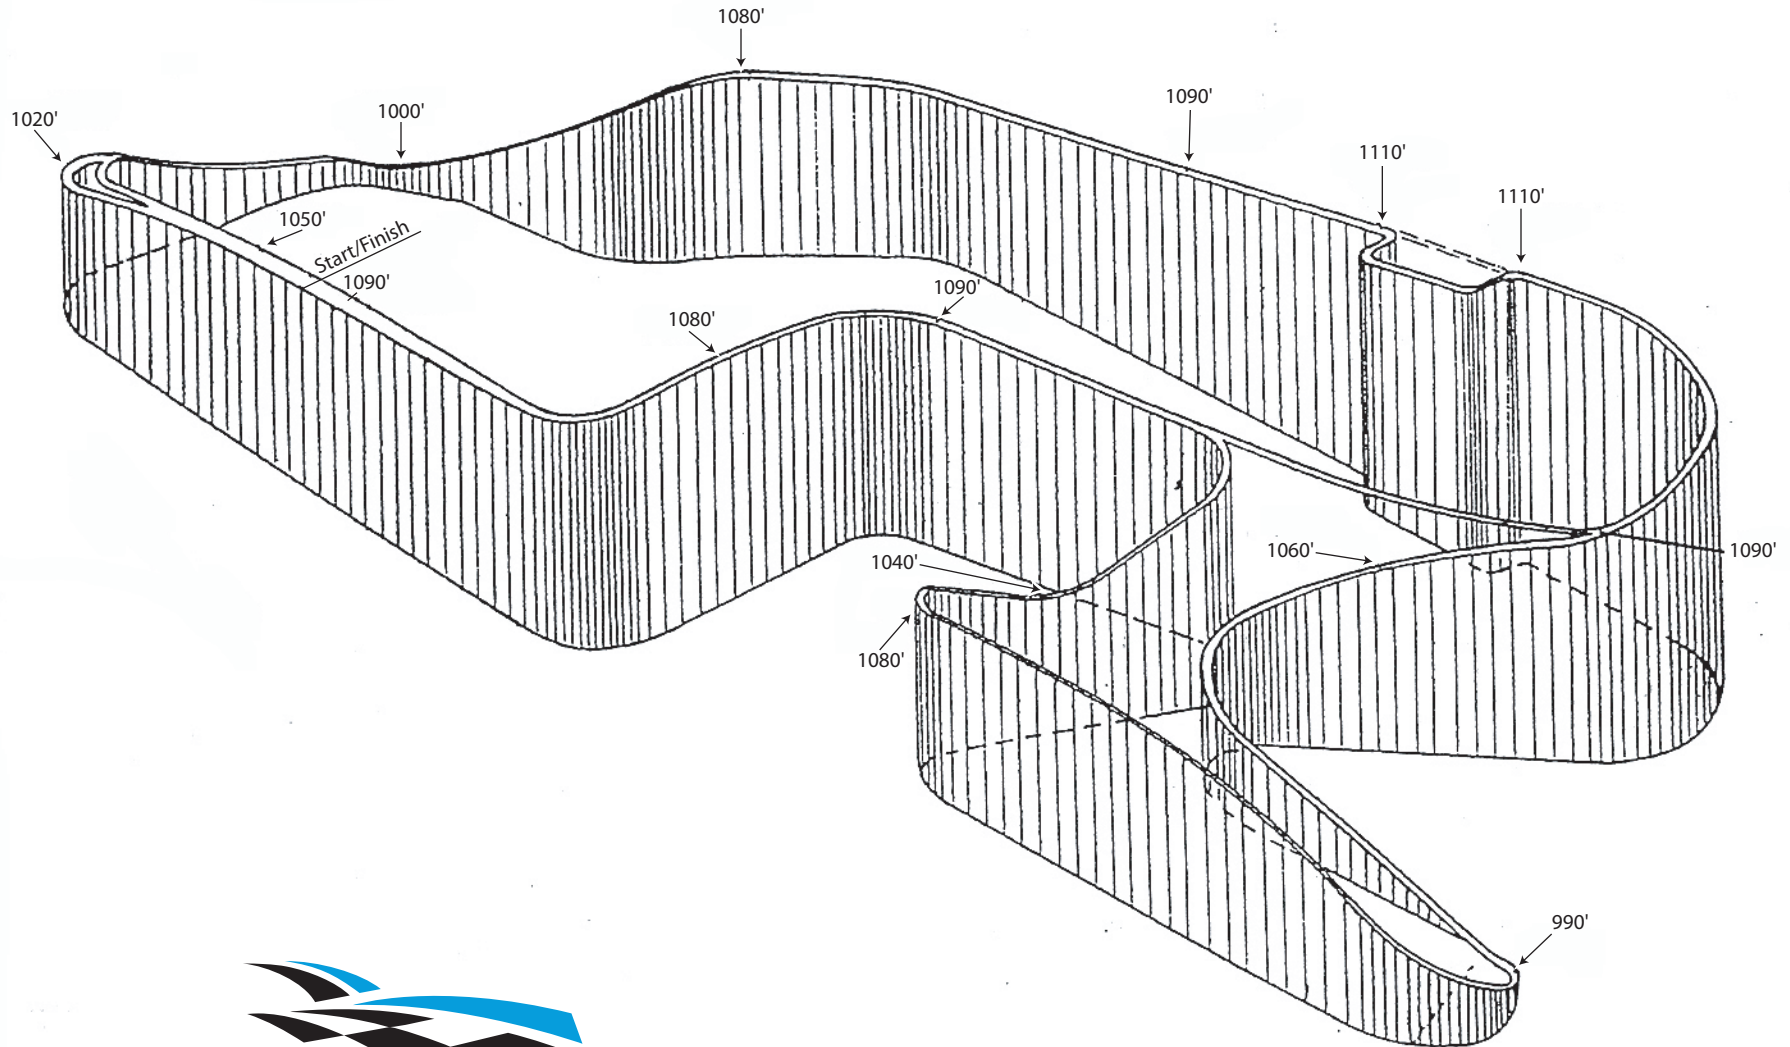

# Watkins Glen International Track Elevation Map

Short Course with Inner Loop - 2.45 Miles  
Long Course with Inner Loop - 3.40 Miles

ELEVATION IN FEET FROM SEA LEVEL  
- Not to scale -